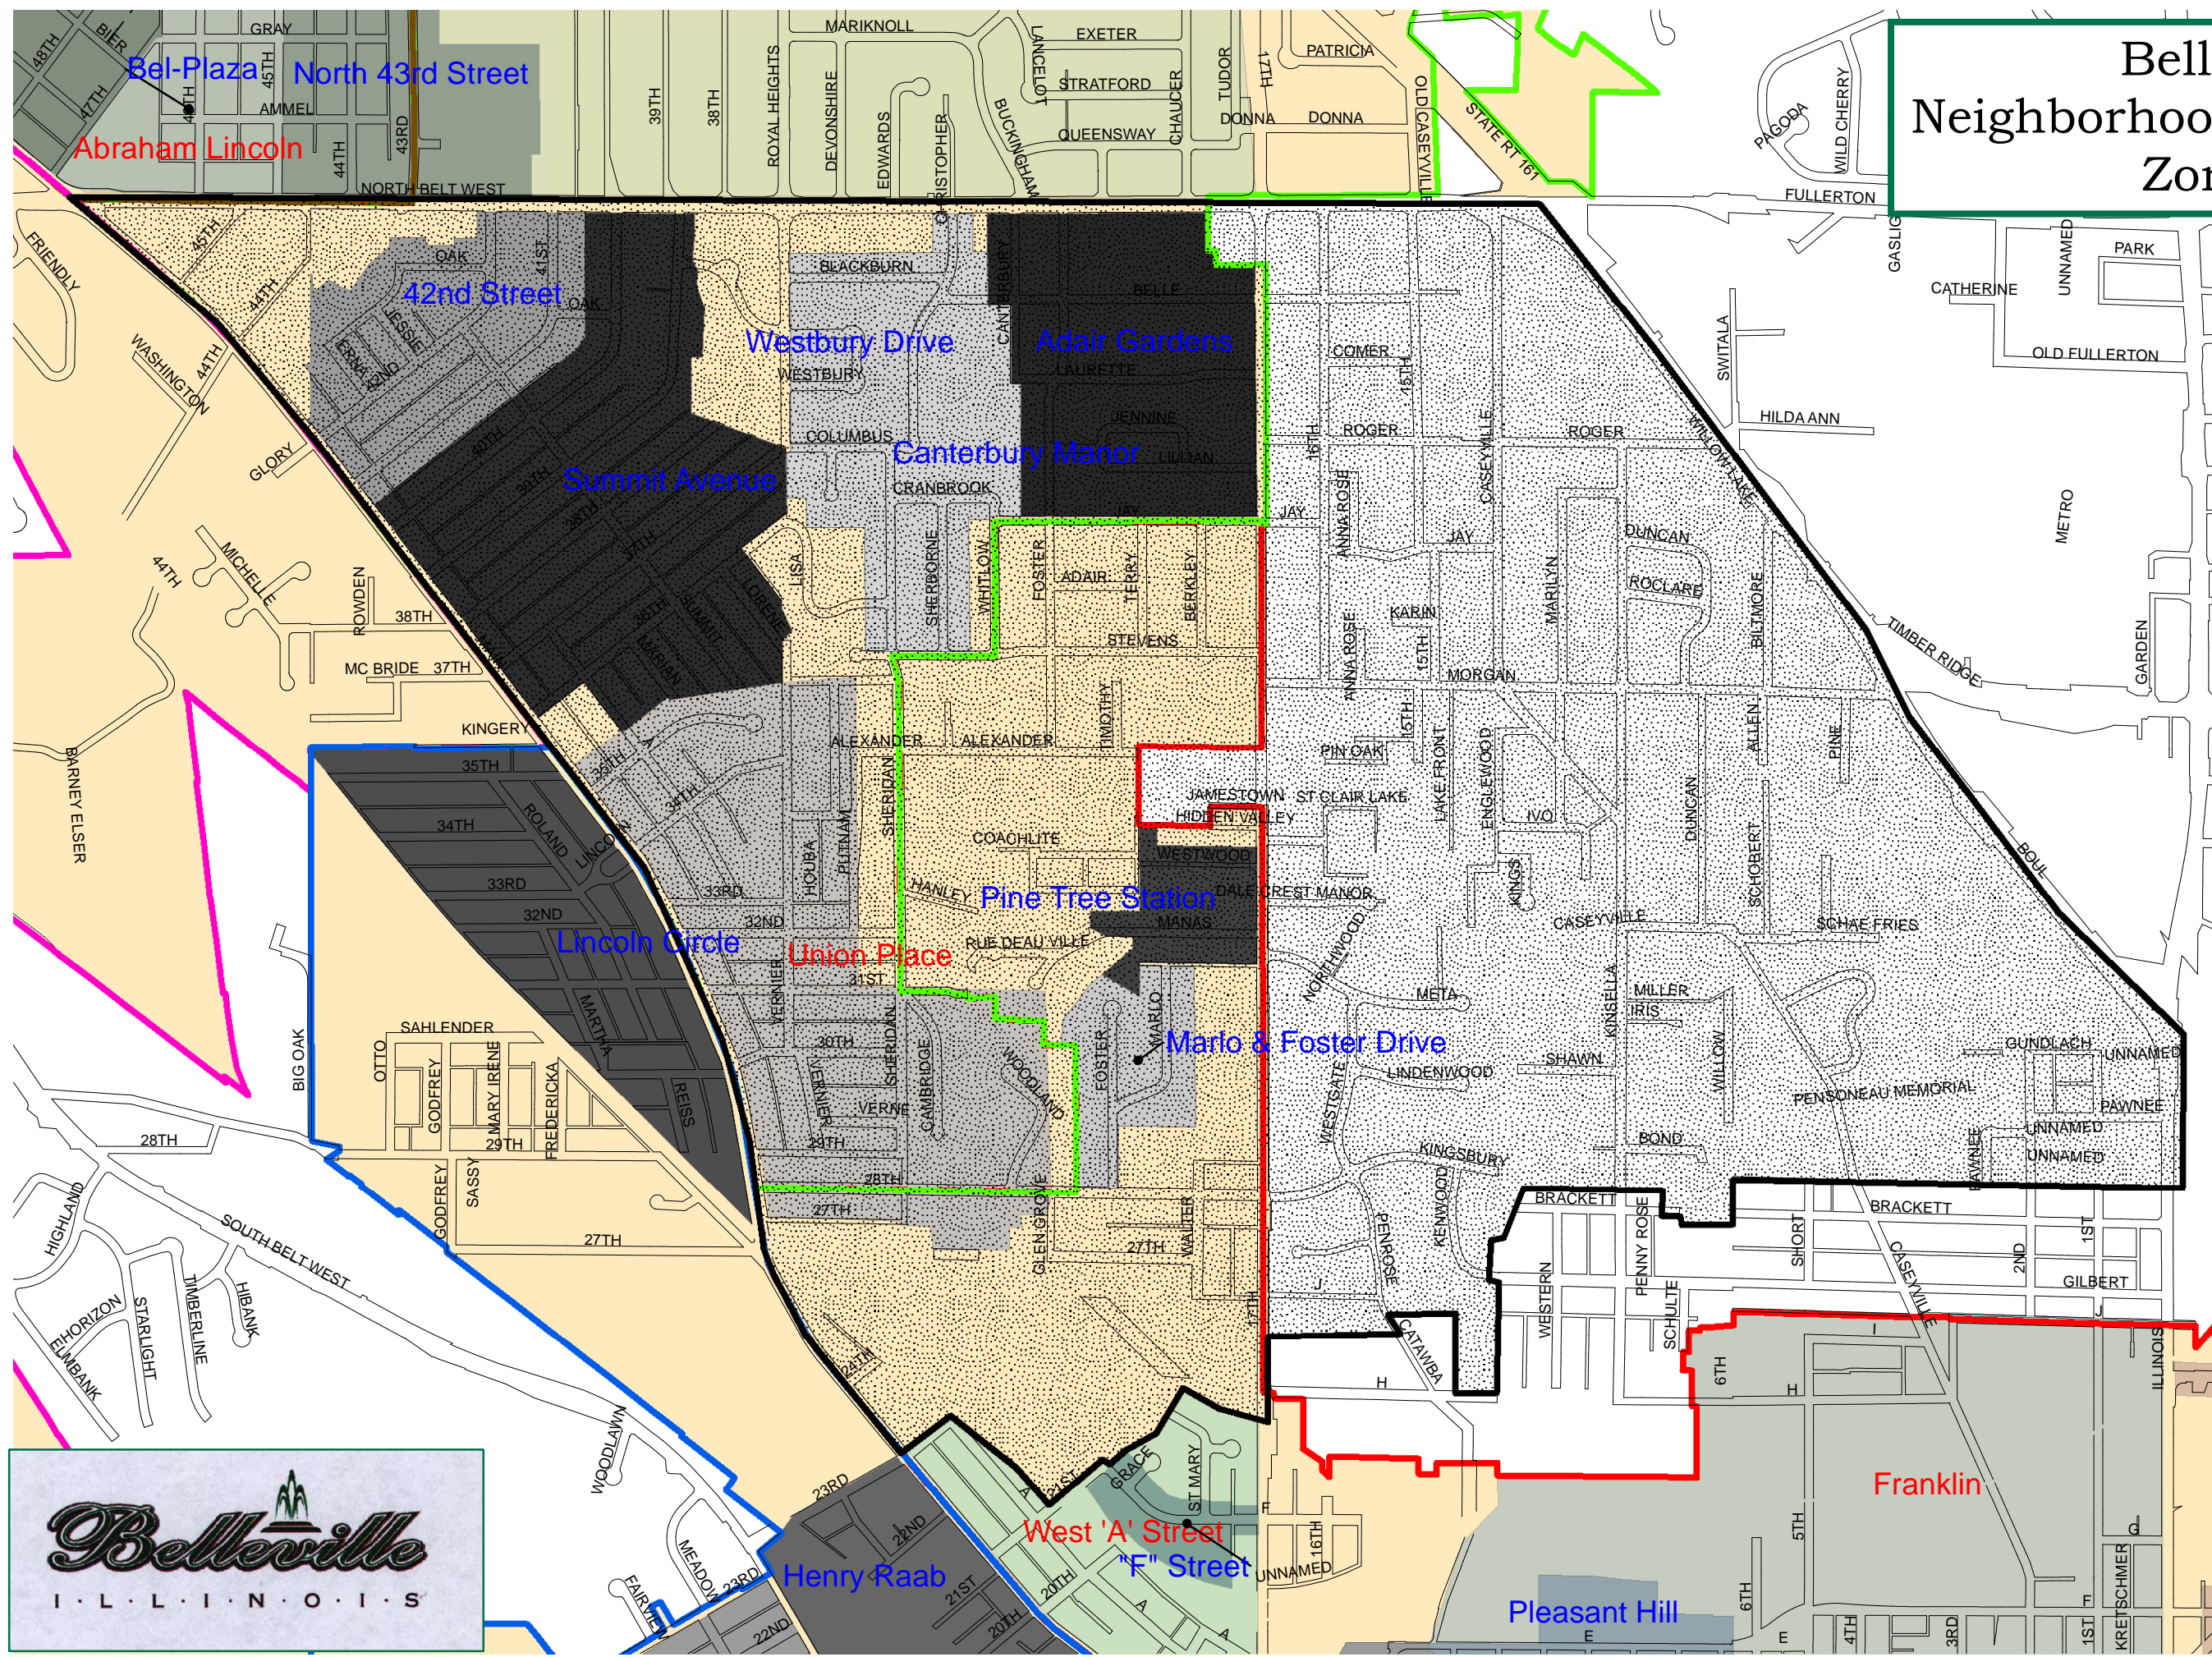

# Belleville Neighborhood Partnership Zone B

### Legend

-  Zone B
-  Ward 2
-  Ward 3
-  Ward 4
-  Ward 5
-  Ward 8
-  City Limits
- Neighborhood Associations
- Neighborhood Watches