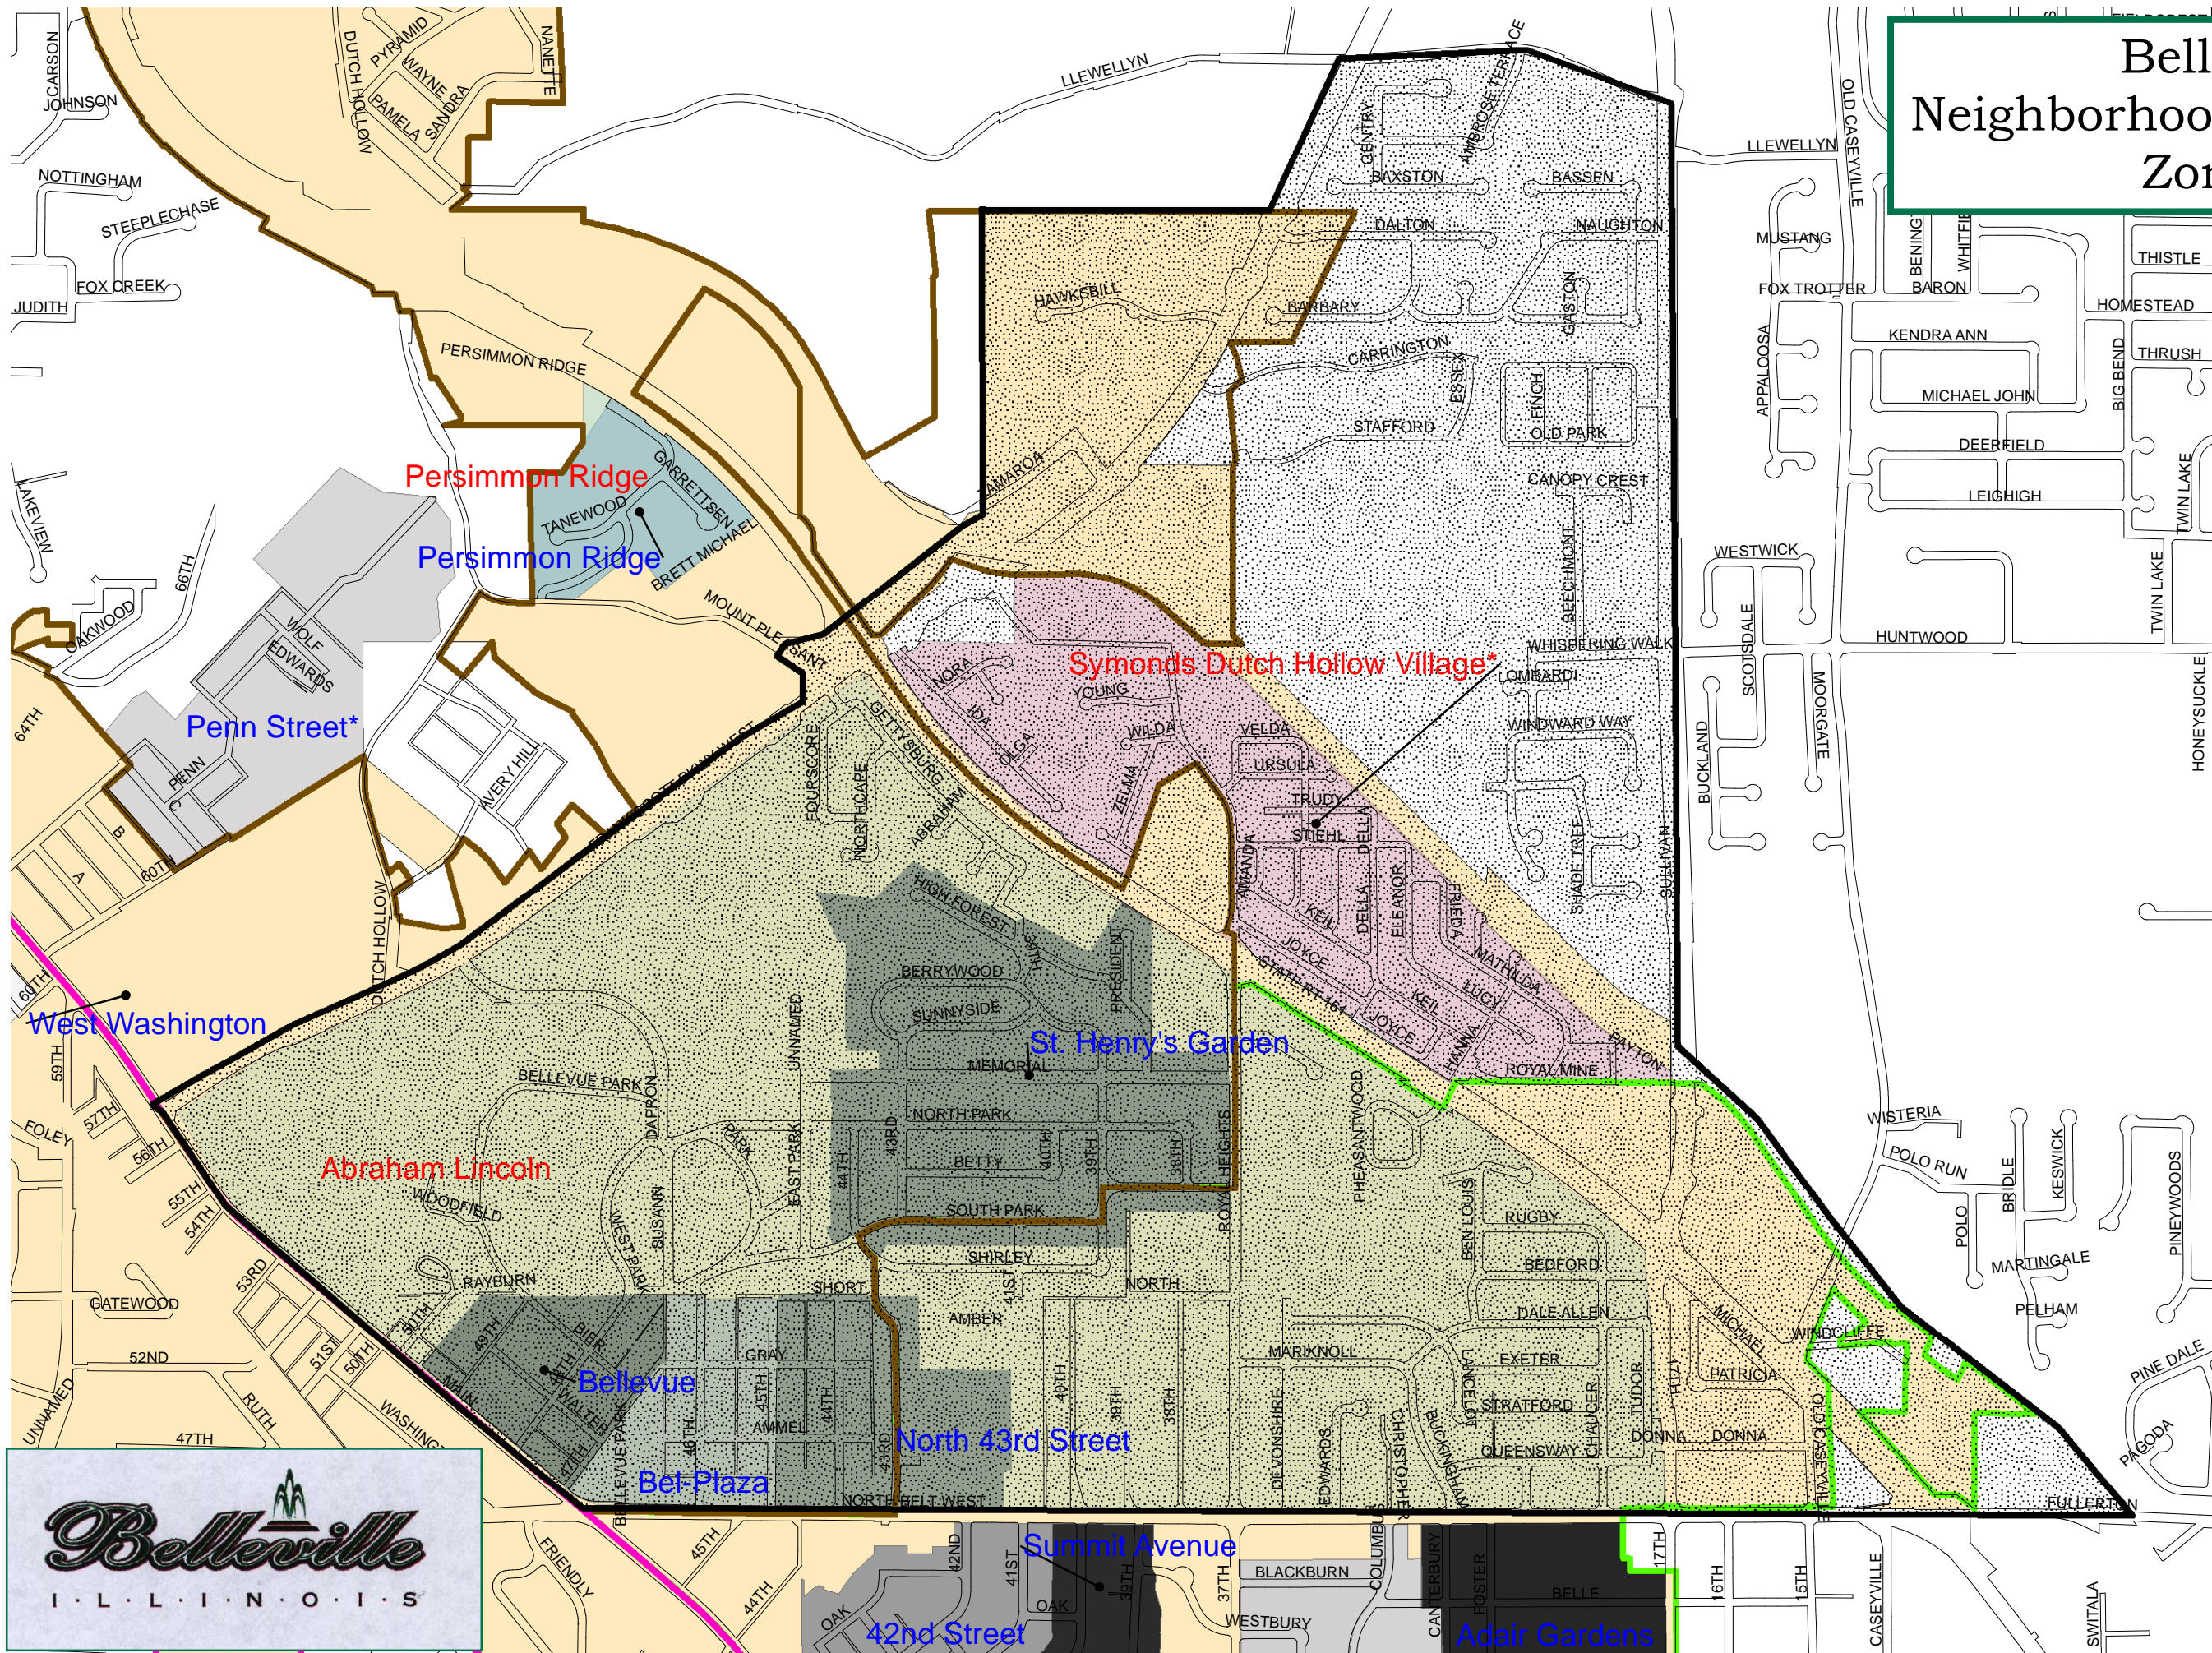

# Belleville Neighborhood Partnership Zone C

**Legend**

- Zone C
- Ward 4
- Ward 3
- Ward 8
- City Limits

Neighborhood Associations

Neighborhood Watches