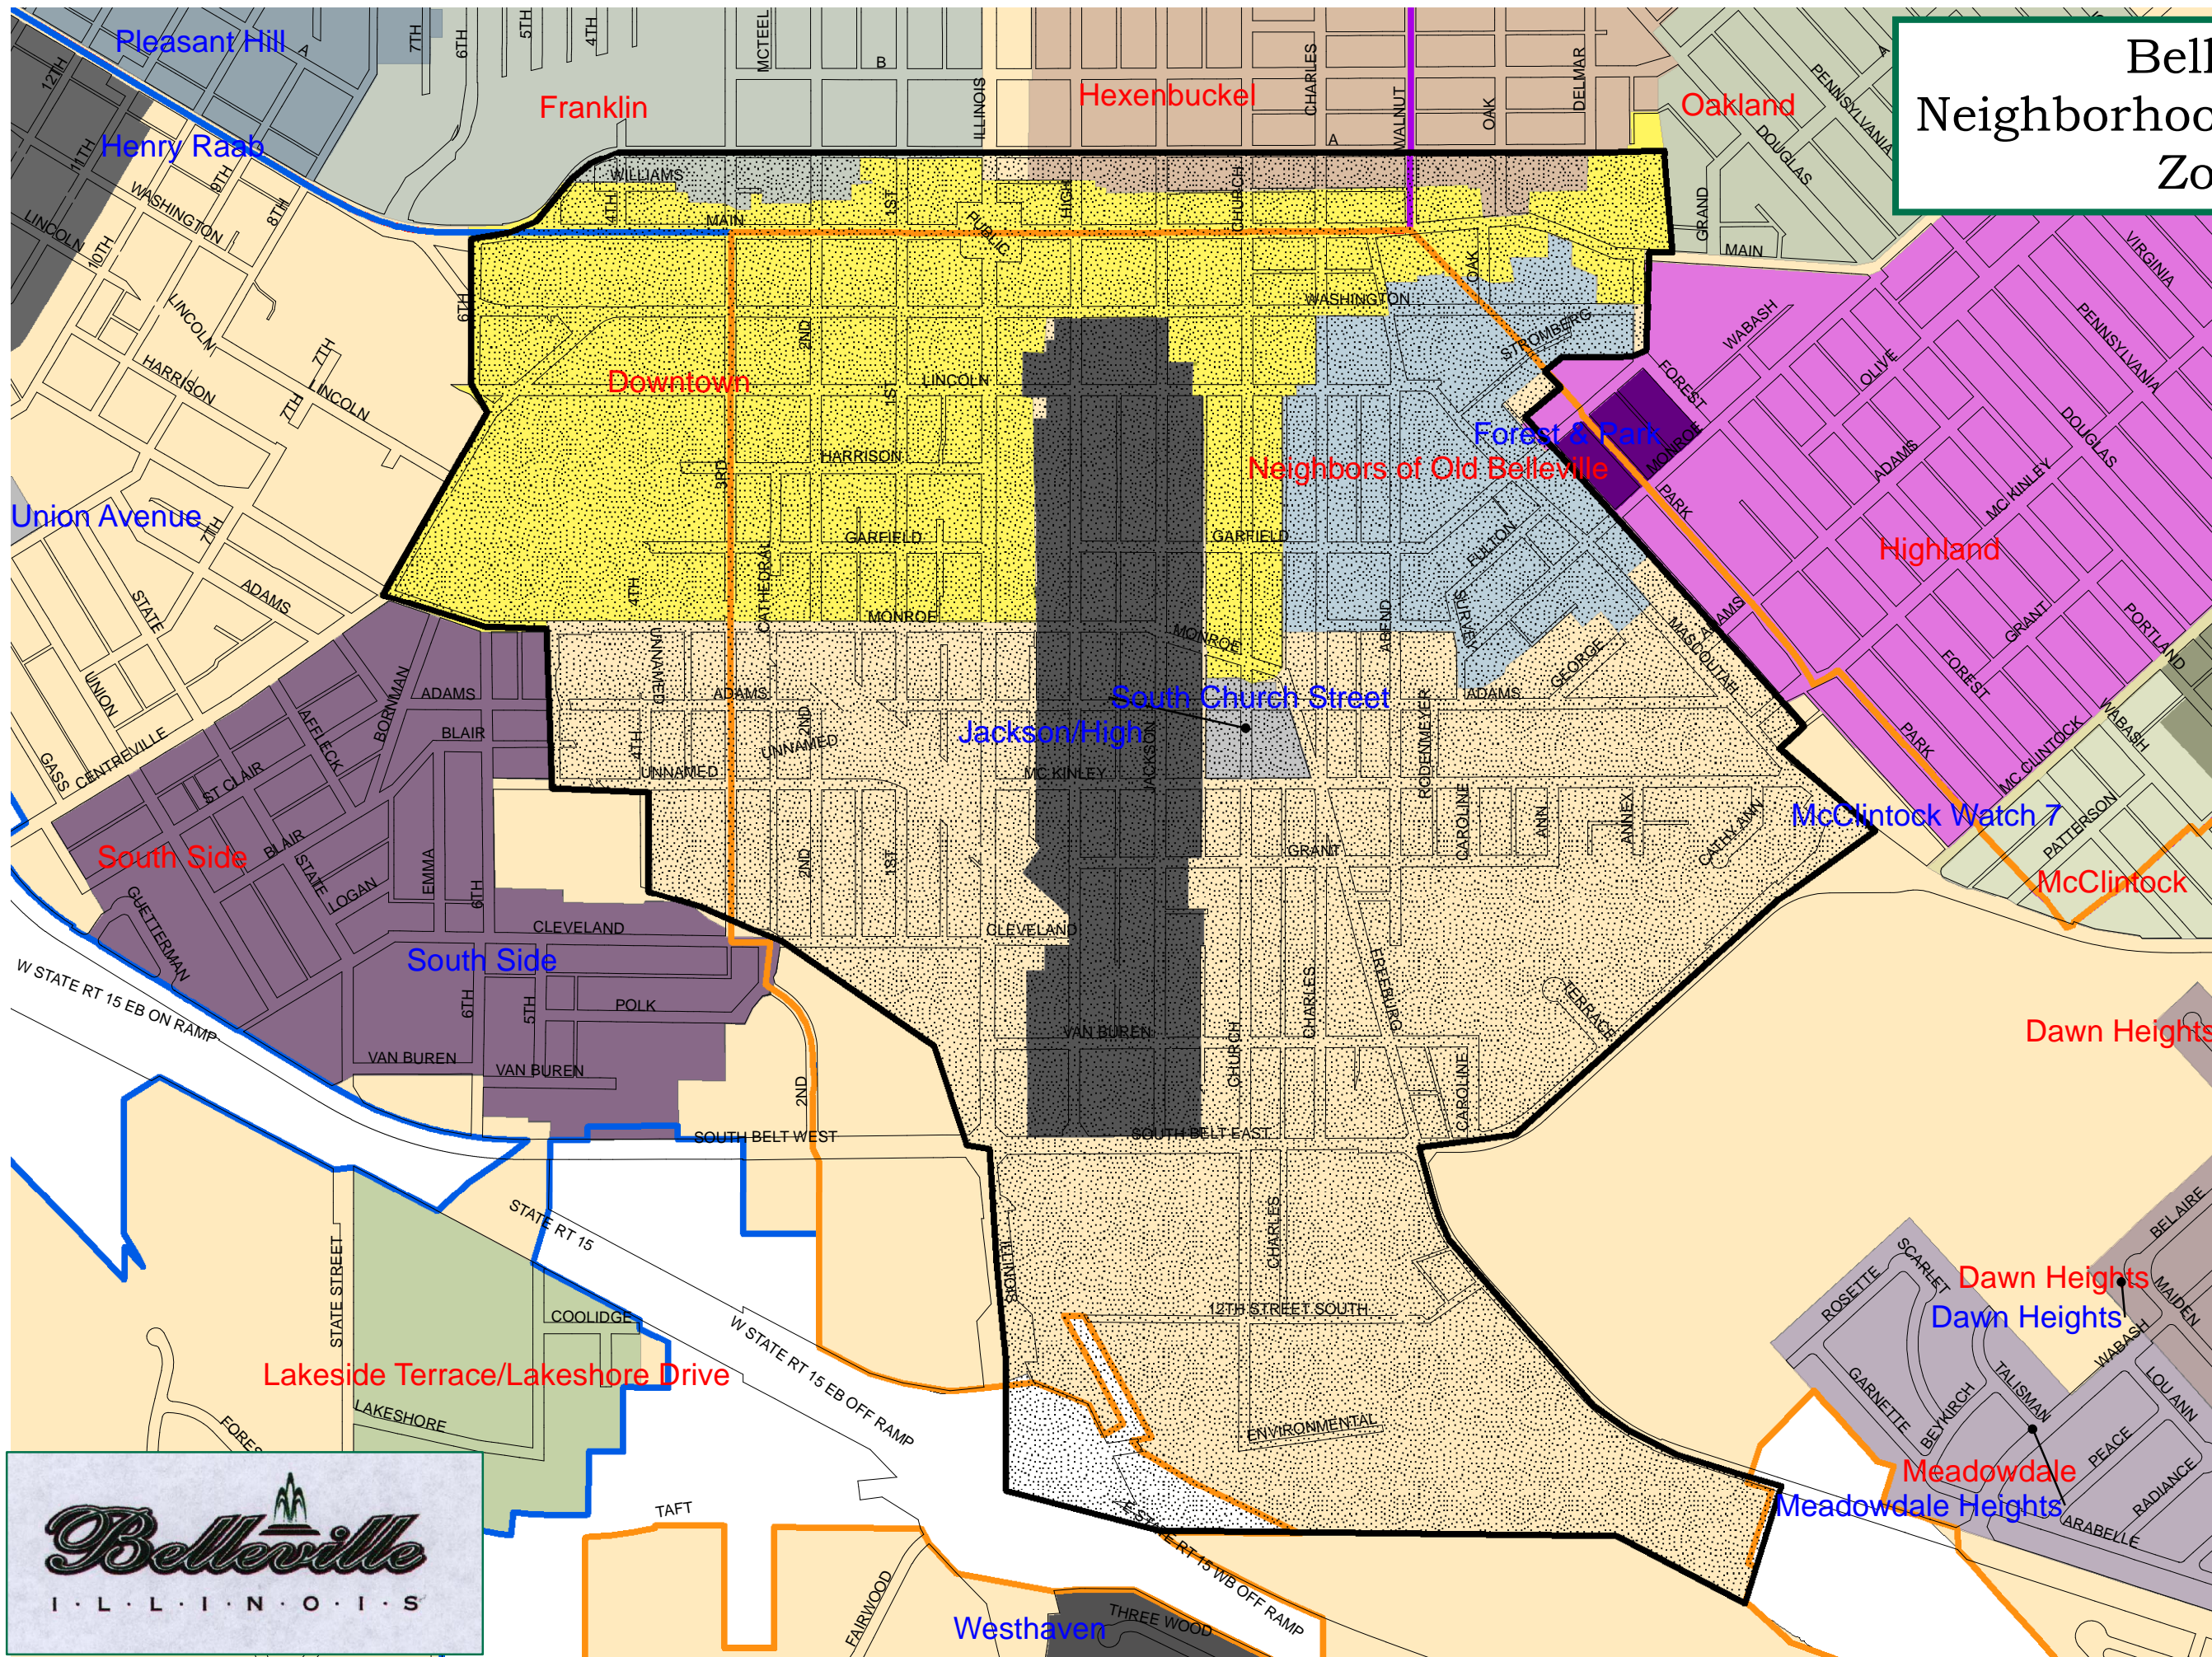

Belleville Neighborhood Partnership Zone I

Legend

-  Zone I
-  Ward 2
-  Ward 5
-  Ward 6
-  Ward 7
-  City Limits

Neighborhood Associations
Neighborhood Watches