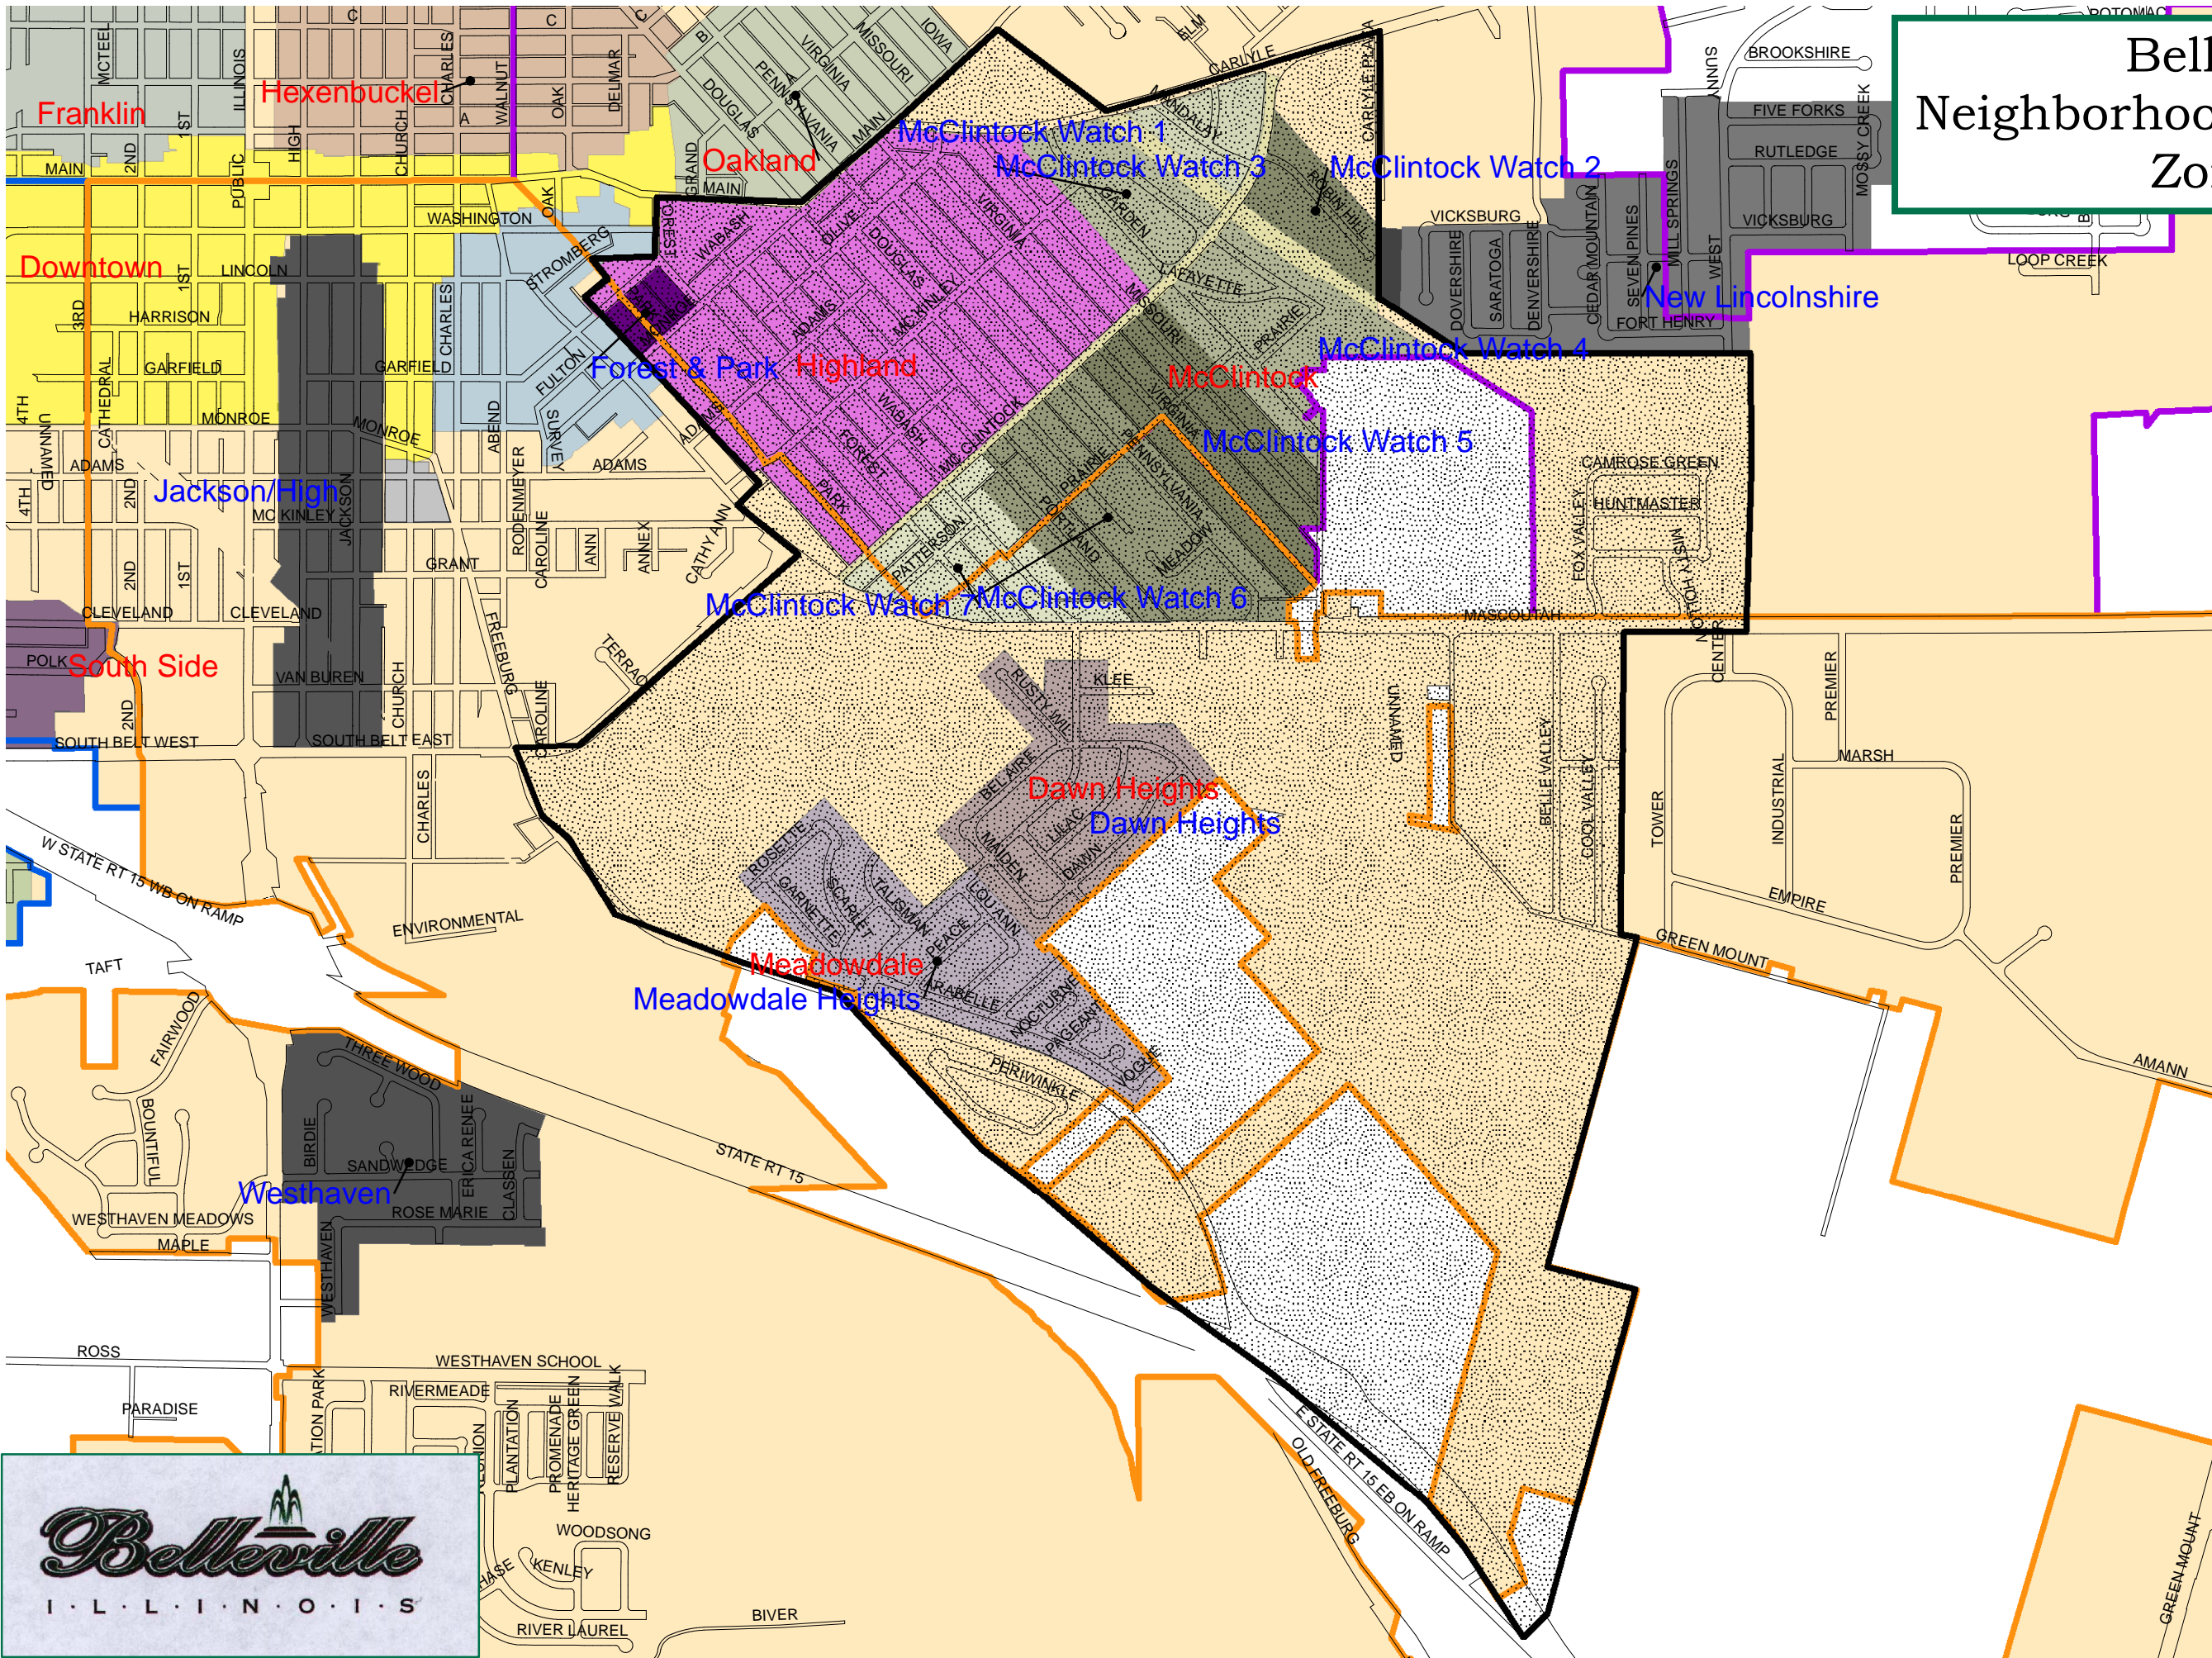

Belleville Neighborhood Partnership Zone J

Legend

-  Zone J
-  Ward 2
-  Ward 5
-  Ward 6
-  Ward 7
-  City Limits

Neighborhood Associations
Neighborhood Watches